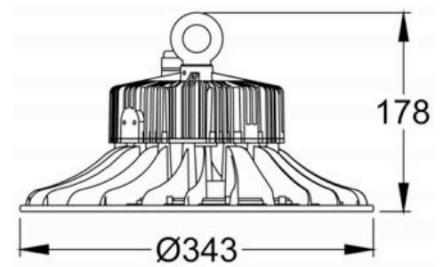

Dimension (Unit: mm)

60W/80W/100W

150W

200W

A: Technical Parameter

Item		G4-H150W	G4-H200W	
Dimension		Φ305 x (H)171 mm	Φ343 x (H)178 mm	
Voltage	AC85V- 265V~50/60HZ			
Power		150W	200W	
Lumen (±10%)		22500lm	30000lm	
LED Type	SMD 2835			
Color Temperature (CCT)	2700K-6500K			
Beam Angel	60° / 90° / 120°			
Color Rendering Index (CRI)	Ra >80			
Power Supply Efficiency	>95%			
Luminous Efficiency	150lm/W			
Power Factor (PF)	>0.95			
IP Rank	IP 65			
Certificate	C-TICK, SAA, CE, CB			
Material	AL+PC			
G.W.		3.2kg	3.8kg	

150W

Height	Eavg, Emax	Angle: 110.26deg	Diameter
1m	2015.4824lx		287.03cm
2m	503.61706lx		574.06cm
3m	223.87582lx		861.10cm
4m	125.94265lx		1148.13cm
5m	80.58273lx		1435.16cm
6m	55.96189lx		1722.19cm
7m	41.11139lx		2009.22cm
8m	31.48106lx		2296.26cm
9m	24.87842lx		2583.29cm
10m	20.15682lx		2870.32cm

200W

Height	Eavg, Emax	Angle: 125.68deg	Diameter
1m	2071.9801lx		389.82cm
2m	517.72450lx		779.64cm
3m	230.11089lx		1169.45cm
4m	129.46126lx		1559.27cm
5m	82.84392lx		1949.09cm
6m	57.52272lx		2338.91cm
8m	32.36153lx		3118.55cm
10m	20.71980lx		3898.18cm
12m	14.38660lx		4677.82cm
15m	9.20443lx		5847.27cm