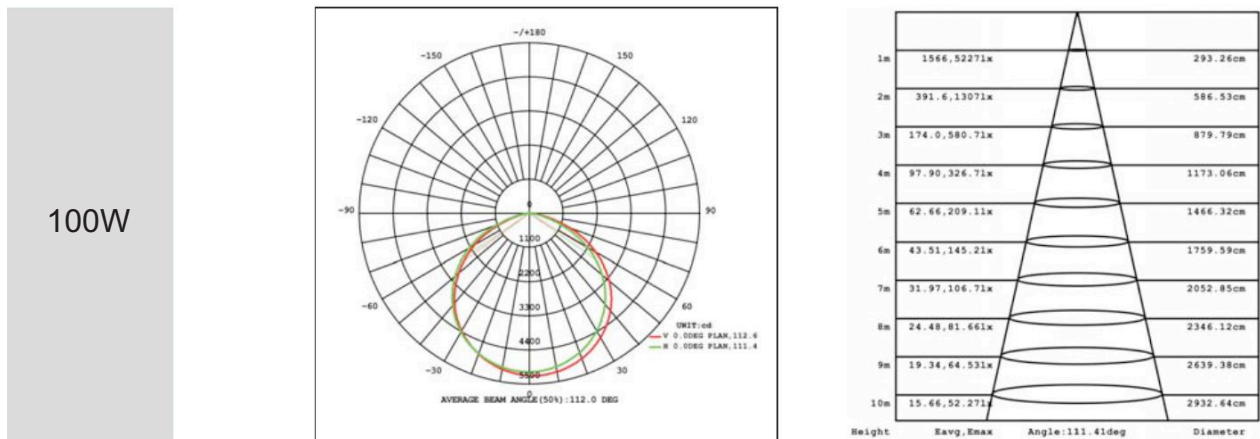

Dimension (Unit: mm)

60W/80W/100W

150W

200W

A: Technical Parameter

Item		G4-H150W	G4-H200W	
Dimension		Φ305 x (H)171 mm	Φ343 x (H)178 mm	
Voltage	AC85V- 265V~50/60HZ			
Power		150W	200W	
Lumen (±10%)		22500lm	30000lm	
LED Type	SMD 2835			
Color Temperature (CCT)	2700K-6500K			
Beam Angel	60° / 90° / 120°			
Color Rendering Index (CRI)	Ra >80			
Power Supply Efficiency	>95%			
Luminous Efficiency	150lm/W			
Power Factor (PF)	>0.95			
IP Rank	IP 65			
Certificate	C-TICK, SAA, CE, CB			
Material	AL+PC			
G.W.		3.2kg	3.8kg	

150W

Height	Eavg, Emax	Angle: 110.26deg	Diameter
1m	2015.4824lx		287.03cm
2m	503.61706lx		574.06cm
3m	223.87582lx		861.10cm
4m	125.94265lx		1148.13cm
5m	80.58273lx		1435.16cm
6m	55.96189lx		1722.19cm
7m	41.11139lx		2009.22cm
8m	31.48106lx		2296.26cm
9m	24.87842lx		2583.29cm
10m	20.15682lx		2870.32cm

200W

Height	Eavg, Emax	Angle: 125.68deg	Diameter
1m	2071.9801lx		389.82cm
2m	517.72450lx		779.64cm
3m	230.11089lx		1169.45cm
4m	129.46126lx		1559.27cm
5m	82.84392lx		1949.09cm
6m	57.52272lx		2338.91cm
8m	32.36153lx		3118.55cm
10m	20.71980lx		3898.18cm
12m	14.38660lx		4677.82cm
15m	9.20443lx		5847.27cm