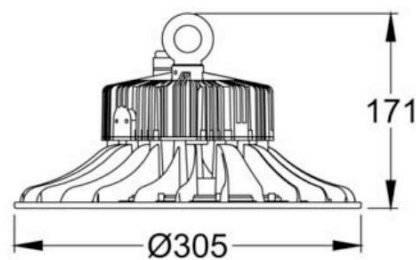

Dimension (Unit: mm)

60W/80W/100W

150W

200W

A: Technical Parameter

Item		G4-H150W	G4-H200W	
Dimension		Φ305 x (H)171 mm	Φ343 x (H)178 mm	
Voltage	AC85V- 265V~50/60HZ			
Power		150W	200W	
Lumen (±10%)		22500lm	30000lm	
LED Type	SMD 2835			
Color Temperature (CCT)	2700K-6500K			
Beam Angel	60° / 90° / 120°			
Color Rendering Index (CRI)	Ra >80			
Power Supply Efficiency	>95%			
Luminous Efficiency	150lm/W			
Power Factor (PF)	>0.95			
IP Rank	IP 65			
Certificate	C-TICK, SAA, CE, CB			
Material	AL+PC			
G.W.		3.2kg	3.8kg	

150W

Height	Eavg, Emax	Angle: 110.26deg	Diameter
1m	2015.4824lx		287.03cm
2m	503.61706lx		574.06cm
3m	223.87582lx		861.10cm
4m	125.94265lx		1148.13cm
5m	80.58273lx		1435.16cm
6m	55.96189lx		1722.19cm
7m	41.11139lx		2009.22cm
8m	31.48106lx		2296.26cm
9m	24.87842lx		2583.29cm
10m	20.15682lx		2870.32cm

200W

Height	Eavg, Emax	Angle: 125.68deg	Diameter
1m	2071.9801lx		389.82cm
2m	517.72450lx		779.64cm
3m	230.11089lx		1169.45cm
4m	129.46126lx		1559.27cm
5m	82.84392lx		1949.09cm
6m	57.52272lx		2338.91cm
8m	32.36153lx		3118.55cm
10m	20.71980lx		3898.18cm
12m	14.38660lx		4677.82cm
15m	9.20443lx		5847.27cm