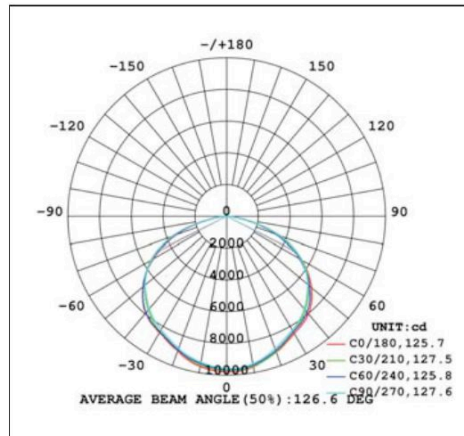

Dimension (Unit: mm)

60W/80W/100W

150W

200W

A: Technical Parameter

Item		G4-H150W	G4-H200W	
Dimension		Φ305 x (H)171 mm	Φ343 x (H)178 mm	
Voltage	AC85V- 265V~50/60HZ			
Power		150W	200W	
Lumen (±10%)		22500lm	30000lm	
LED Type	SMD 2835			
Color Temperature (CCT)	2700K-6500K			
Beam Angel	60° / 90° / 120°			
Color Rendering Index (CRI)	Ra >80			
Power Supply Efficiency	>95%			
Luminous Efficiency	150lm/W			
Power Factor (PF)	>0.95			
IP Rank	IP 65			
Certificate	C-TICK, SAA, CE, CB			
Material	AL+PC			
G.W.		3.2kg	3.8kg	

150W

Height	Eavg, Emax	Angle: 110.26deg	Diameter
1m	2015.4824lx		287.03cm
2m	503.61706lx		574.06cm
3m	223.87582lx		861.10cm
4m	125.94265lx		1148.13cm
5m	80.58273lx		1435.16cm
6m	55.96189lx		1722.19cm
7m	41.11139lx		2009.22cm
8m	31.48106lx		2296.26cm
9m	24.87842lx		2583.29cm
10m	20.15682lx		2870.32cm

200W

Height	Eavg, Emax	Angle: 125.68deg	Diameter
1m	2071.9801lx		389.82cm
2m	517.72450lx		779.64cm
3m	230.11089lx		1169.45cm
4m	129.46126lx		1559.27cm
5m	82.84392lx		1949.09cm
6m	57.52272lx		2338.91cm
8m	32.36153lx		3118.55cm
10m	20.71980lx		3898.18cm
12m	14.38660lx		4677.82cm
15m	9.20443lx		5847.27cm