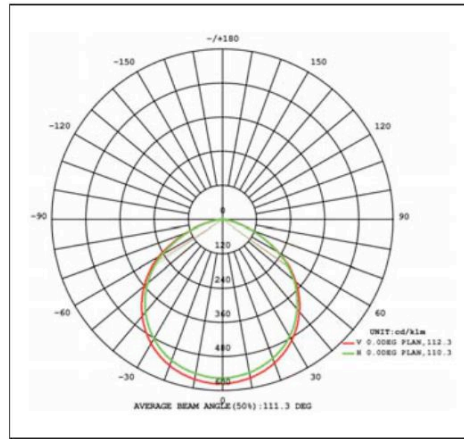

Dimension (Unit: mm)

60W/80W/100W

150W

200W

A: Technical Parameter

Item		G4-H150W	G4-H200W	
Dimension		Φ305 x (H)171 mm	Φ343 x (H)178 mm	
Voltage	AC85V- 265V~50/60HZ			
Power		150W	200W	
Lumen (±10%)		22500lm	30000lm	
LED Type	SMD 2835			
Color Temperature (CCT)	2700K-6500K			
Beam Angel	60° / 90° / 120°			
Color Rendering Index (CRI)	Ra >80			
Power Supply Efficiency	>95%			
Luminous Efficiency	150lm/W			
Power Factor (PF)	>0.95			
IP Rank	IP 65			
Certificate	C-TICK, SAA, CE, CB			
Material	AL+PC			
G.W.		3.2kg	3.8kg	

150W

Height	Eavg, Emax	Angle: 110.26deg	Diameter
1m	2015.4824lx		287.03cm
2m	503.61706lx		574.06cm
3m	223.87582lx		861.10cm
4m	125.94265lx		1148.13cm
5m	80.58273lx		1435.16cm
6m	55.96189lx		1722.19cm
7m	41.11139lx		2009.22cm
8m	31.48106lx		2296.26cm
9m	24.87842lx		2583.29cm
10m	20.15682lx		2870.32cm

200W

Height	Eavg, Emax	Angle: 125.68deg	Diameter
1m	2071.9801lx		389.82cm
2m	517.72450lx		779.64cm
3m	230.11089lx		1169.45cm
4m	129.46126lx		1559.27cm
5m	82.84392lx		1949.09cm
6m	57.52272lx		2338.91cm
8m	32.36153lx		3118.55cm
10m	20.71980lx		3898.18cm
12m	14.38660lx		4677.82cm
15m	9.20443lx		5847.27cm