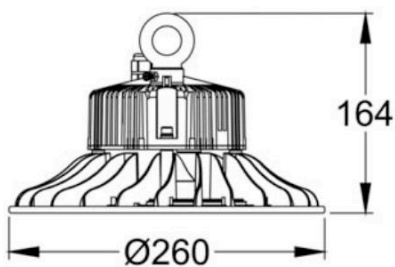

Dimension (Unit: mm)

60W/80W/100W

150W

200W

A: Technical Parameter

Item		G4-H150W	G4-H200W	
Dimension		Φ305 x (H)171 mm	Φ343 x (H)178 mm	
Voltage	AC85V- 265V~50/60HZ			
Power		150W	200W	
Lumen (±10%)		22500lm	30000lm	
LED Type	SMD 2835			
Color Temperature (CCT)	2700K-6500K			
Beam Angel	60° / 90° / 120°			
Color Rendering Index (CRI)	Ra >80			
Power Supply Efficiency	>95%			
Luminous Efficiency	150lm/W			
Power Factor (PF)	>0.95			
IP Rank	IP 65			
Certificate	C-TICK, SAA, CE, CB			
Material	AL+PC			
G.W.		3.2kg	3.8kg	

150W

Height	Eavg, Emax	Angle: 110.26deg	Diameter
1m	2015.4824lx		287.03cm
2m	503.61706lx		574.06cm
3m	223.87582lx		861.10cm
4m	125.94265lx		1148.13cm
5m	80.58273lx		1435.16cm
6m	55.96189lx		1722.19cm
7m	41.11139lx		2009.22cm
8m	31.48106lx		2296.26cm
9m	24.87842lx		2583.29cm
10m	20.15682lx		2870.32cm

200W

Height	Eavg, Emax	Angle: 125.68deg	Diameter
1m	2071.9801lx		389.82cm
2m	517.72450lx		779.64cm
3m	230.11089lx		1169.45cm
4m	129.46126lx		1559.27cm
5m	82.84392lx		1949.09cm
6m	57.52272lx		2338.91cm
8m	32.36153lx		3118.55cm
10m	20.71980lx		3898.18cm
12m	14.38660lx		4677.82cm
15m	9.20443lx		5847.27cm